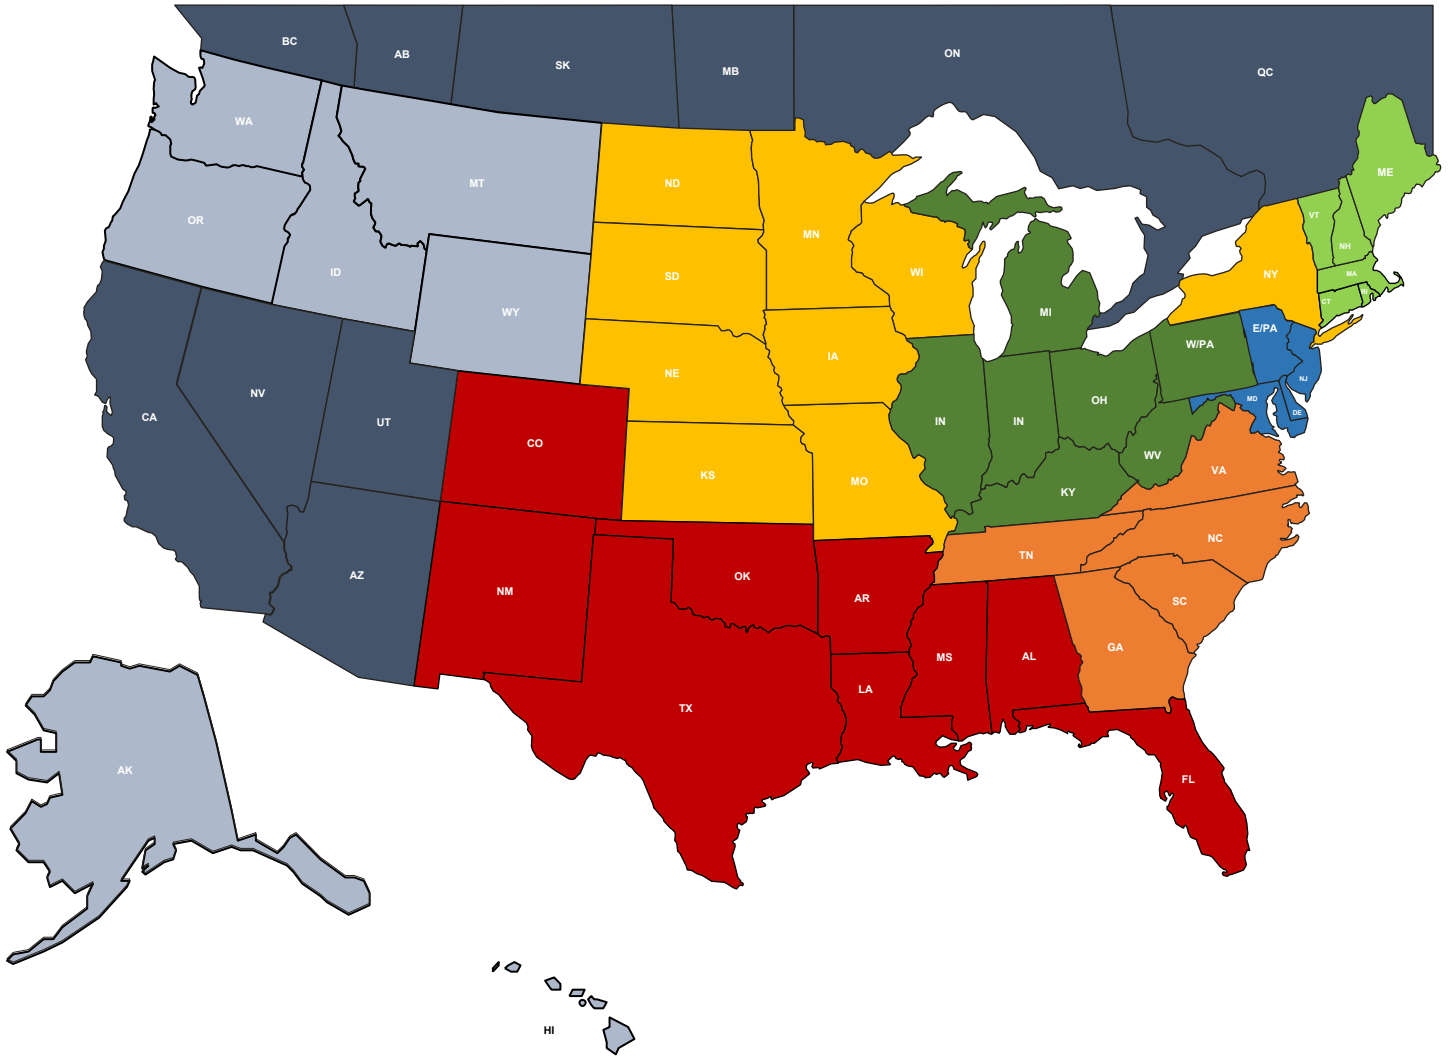

Watson Console: Rep coverage

 **Alster Communications**
Lolo, MT

 **Centerpoint Communications**
Willingboro, NJ

 **Dick Buss and Associates**
Appleton, WI

 **King Carter Associates**
Matthews, NC

 **W. A. Hendrickson**
Scituate, MA